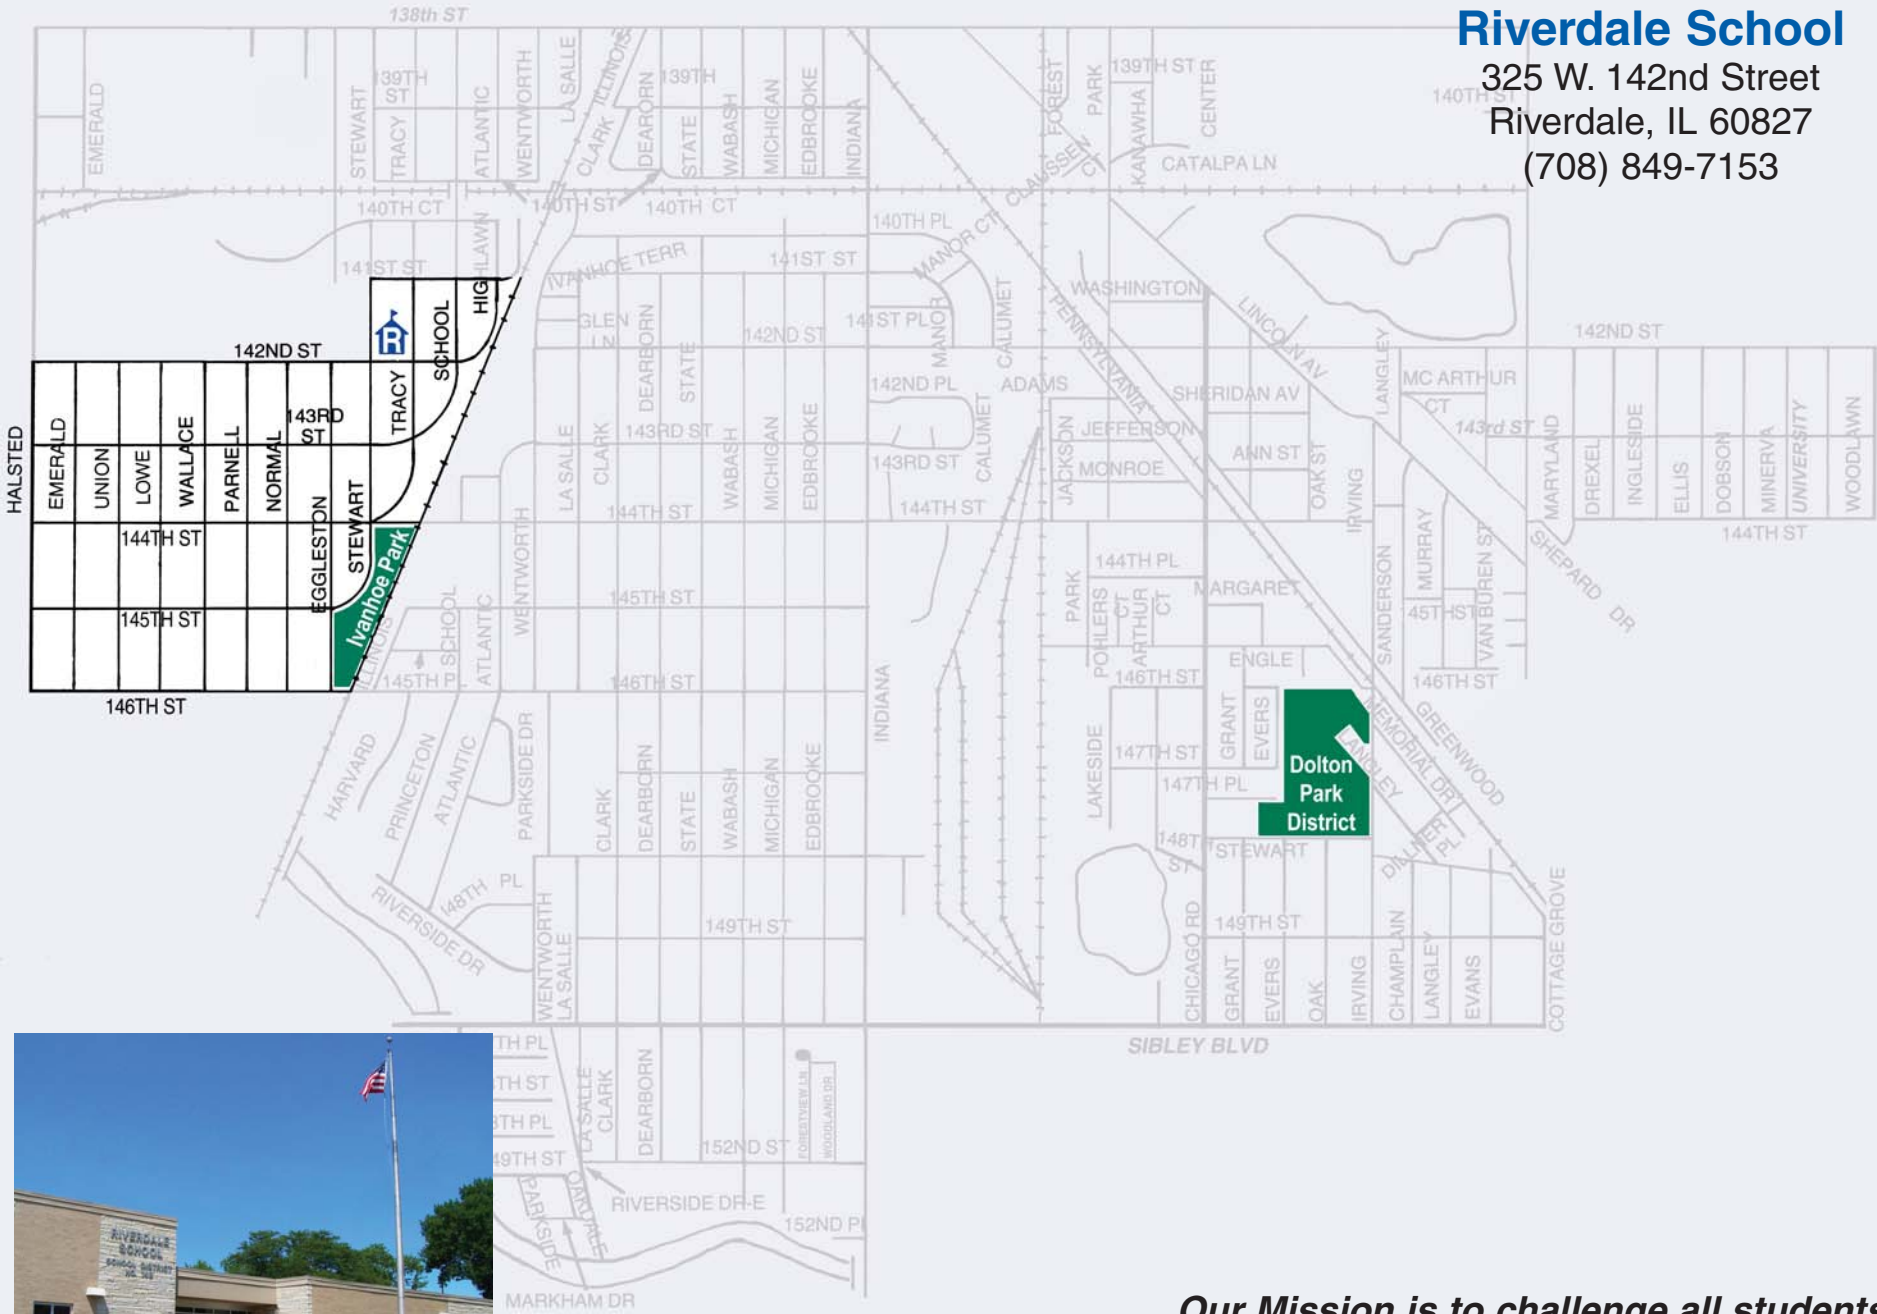

Grades K - 4 Riverdale School

325 W. 142nd Street
Riverdale, IL 60827
(708) 849-7153

Our Mission is to challenge all students to reach their highest level of performance.