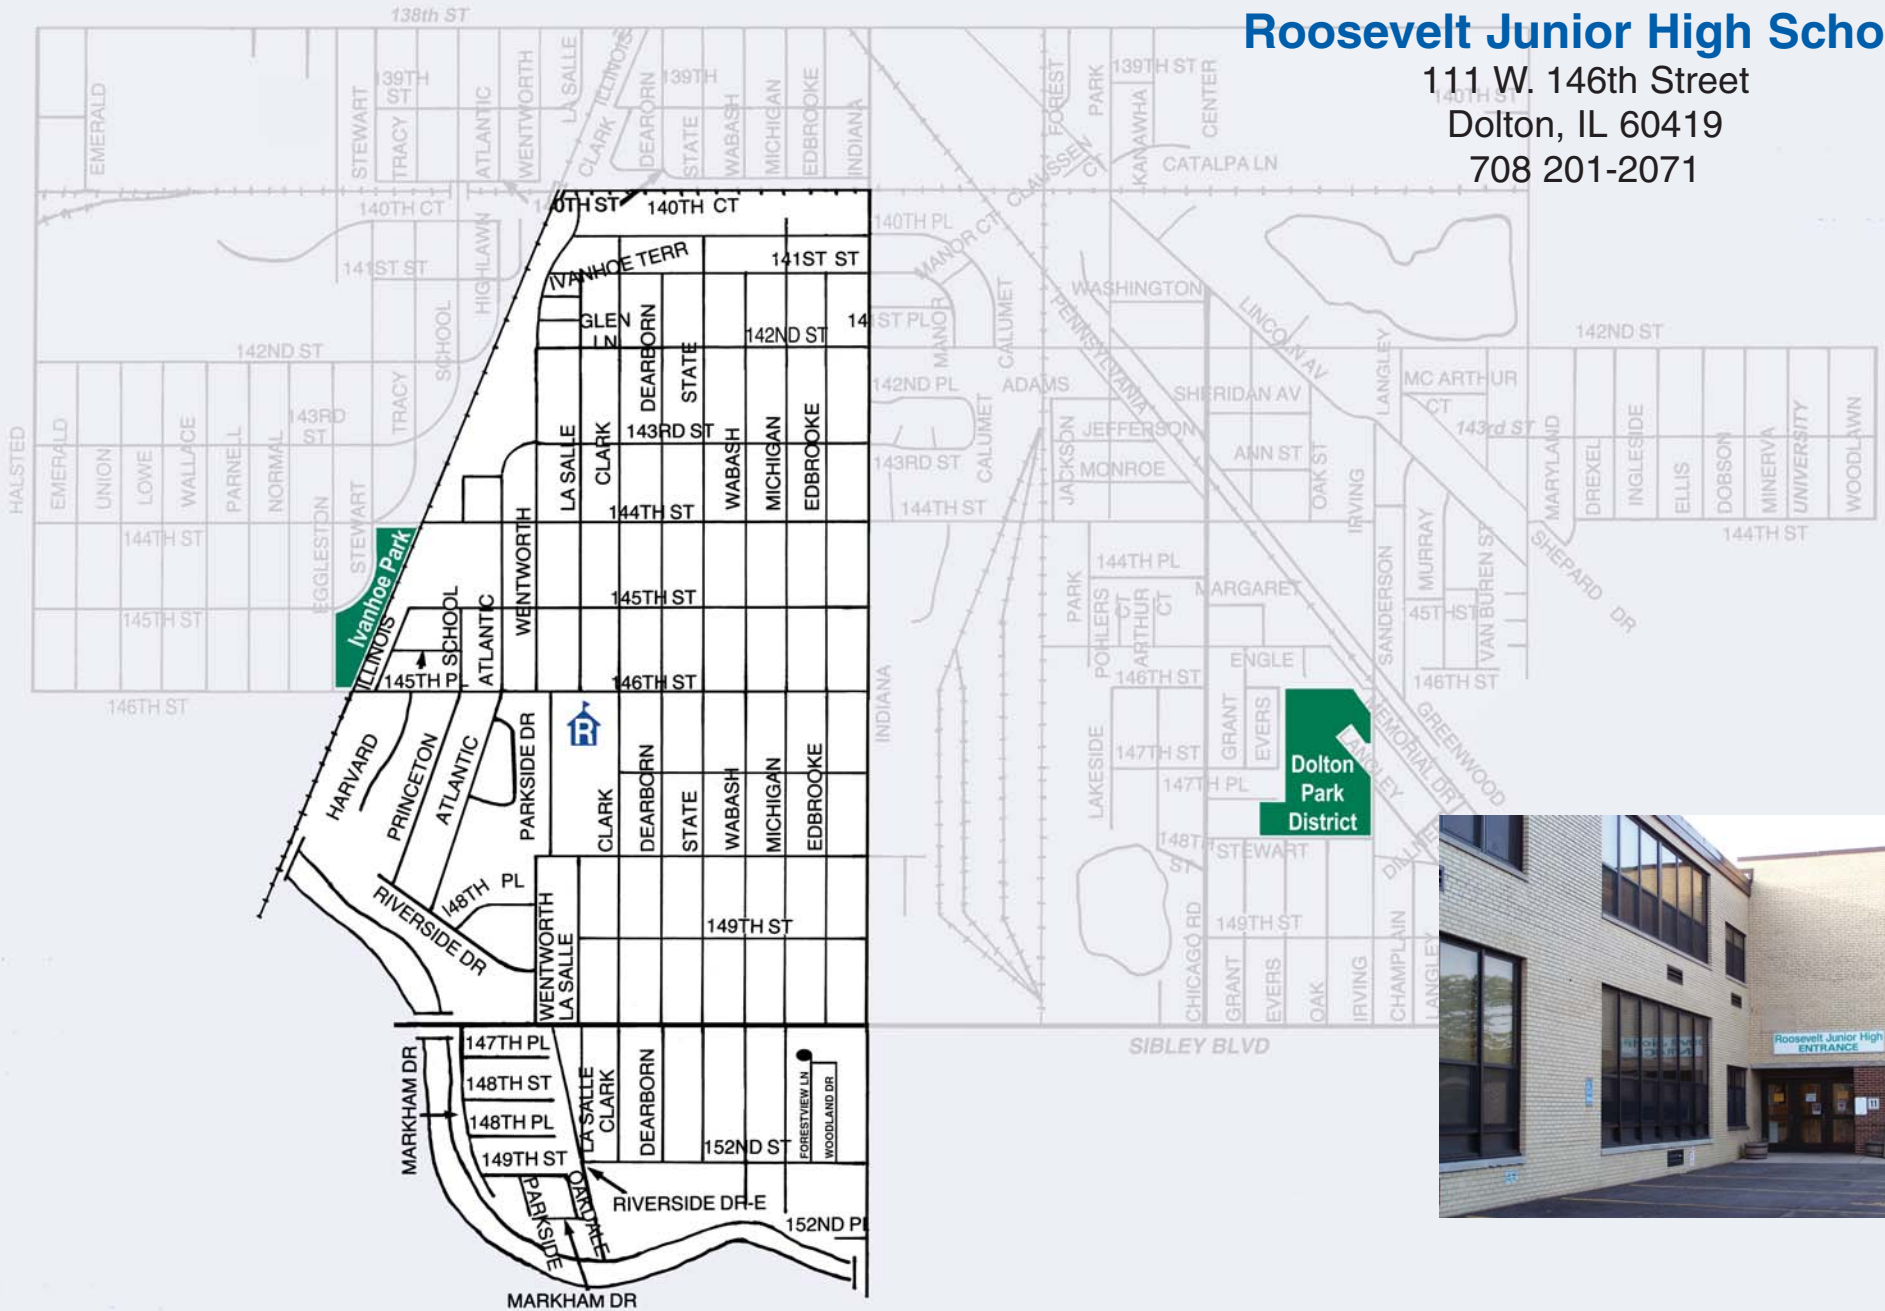

Grades 7 & 8

Roosevelt Junior High School

111 W. 146th Street

Dolton, IL 60419

708 201-2071

Our Mission is to challenge all students to reach their highest level of performance.