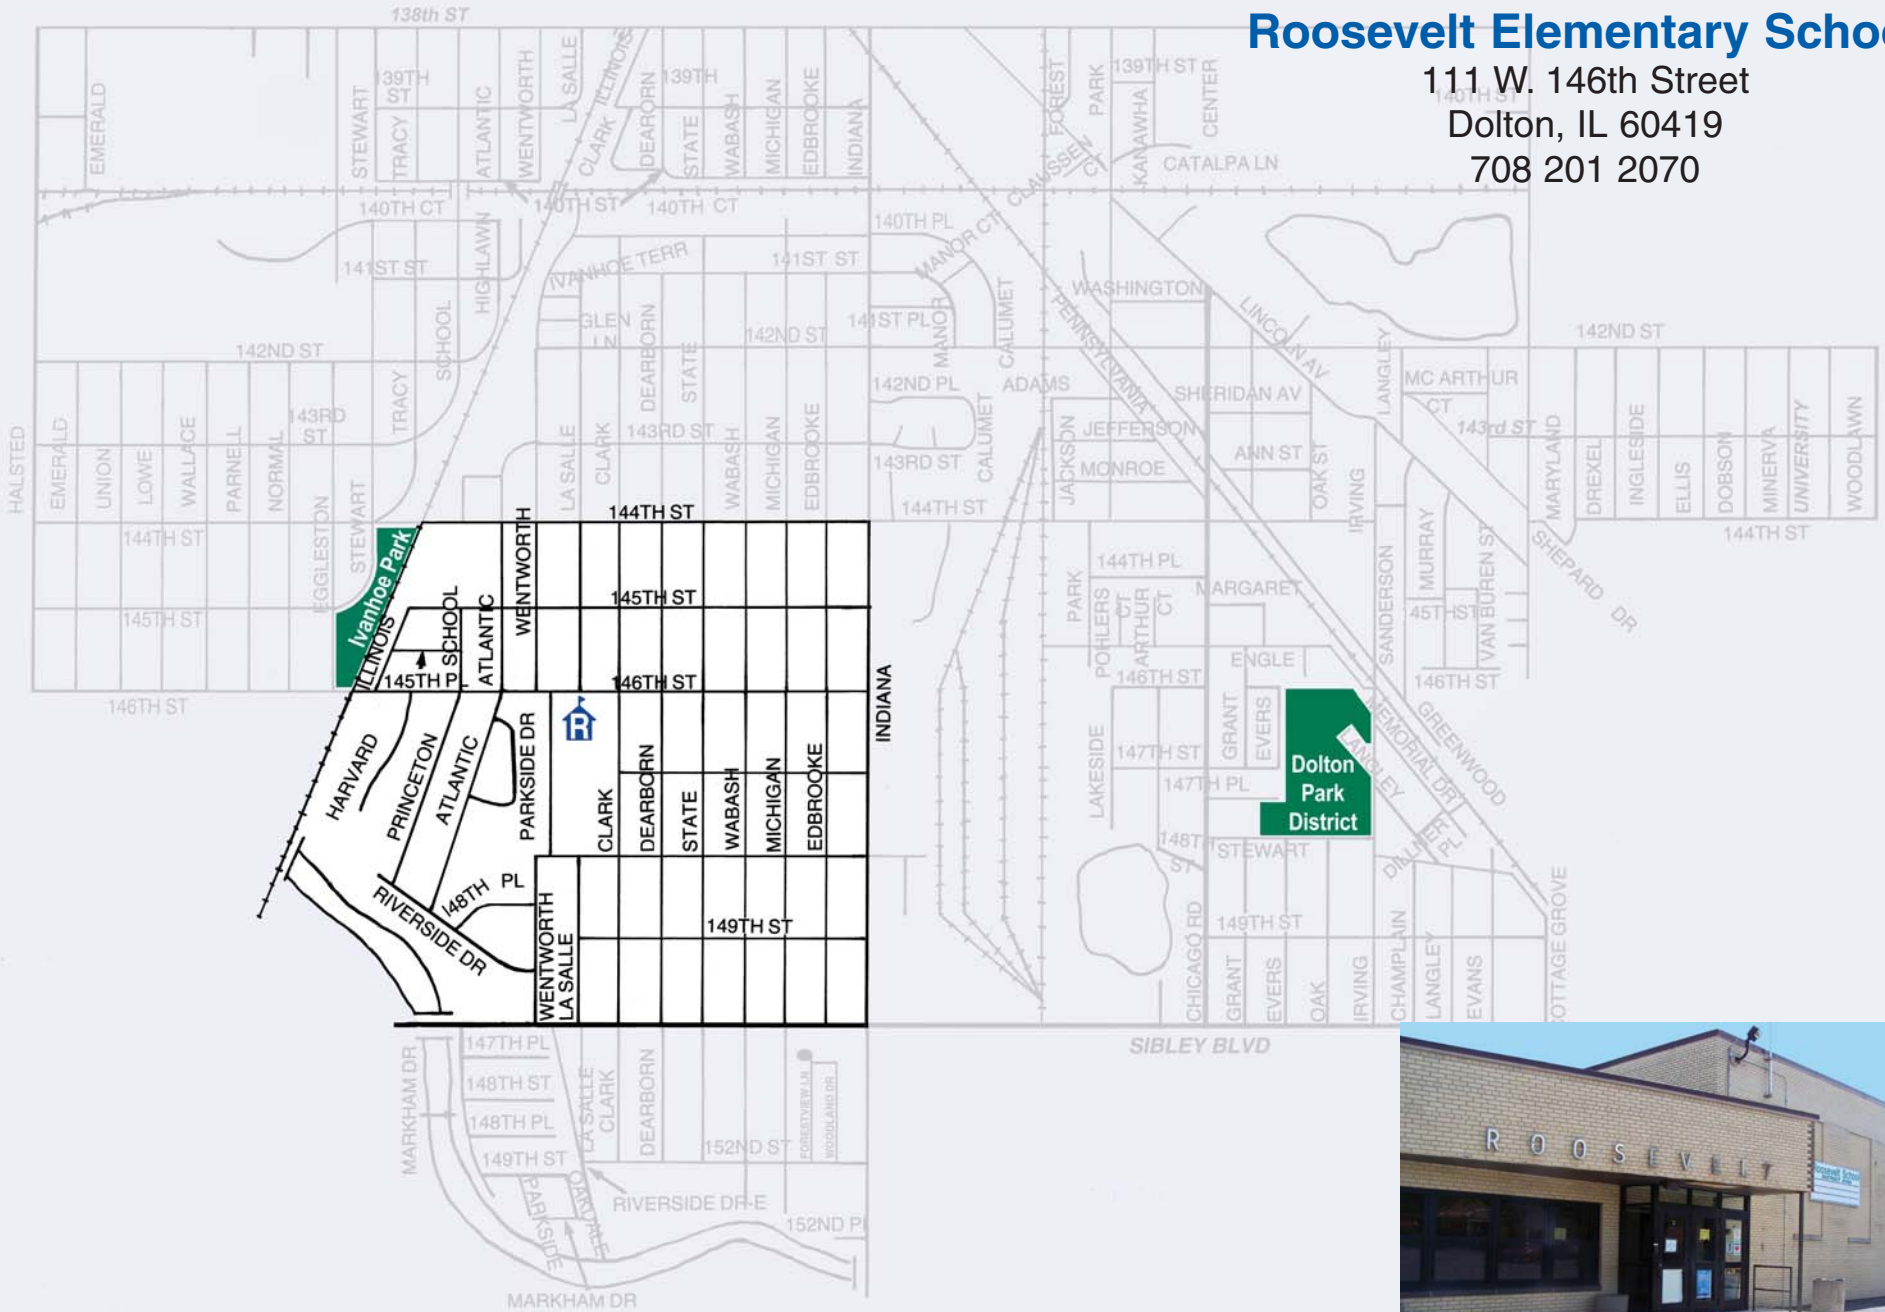

**Grades K - 6**

**Roosevelt Elementary School**

111 W. 146th Street

Dolton, IL 60419

708 201 2070

***Our Mission is to challenge all students to reach their highest level of performance.***