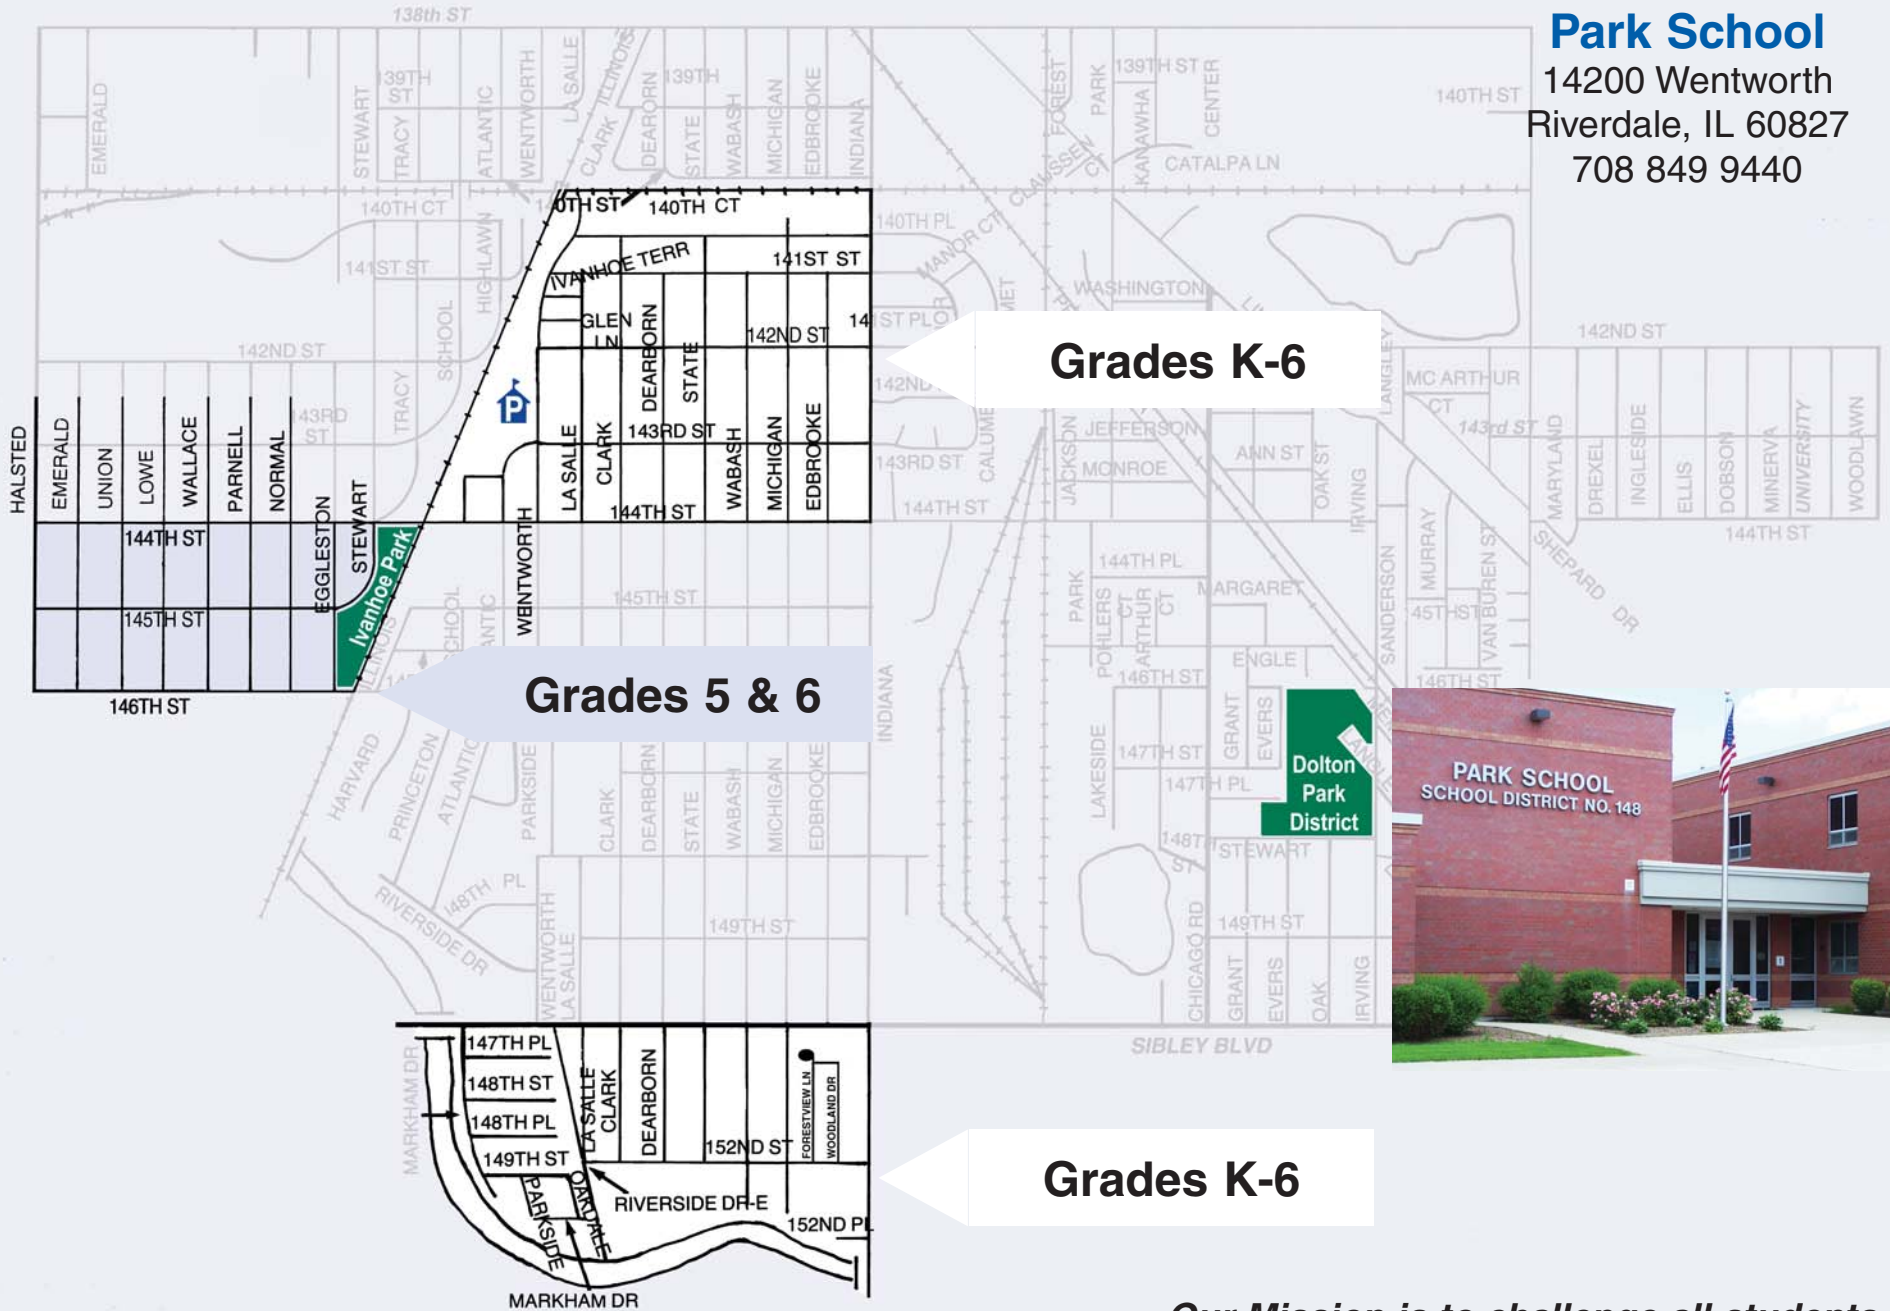

Grades K - 6

Park School

14200 Wentworth
Riverdale, IL 60827
708 849 9440

Our Mission is to challenge all students to reach their highest level of performance.