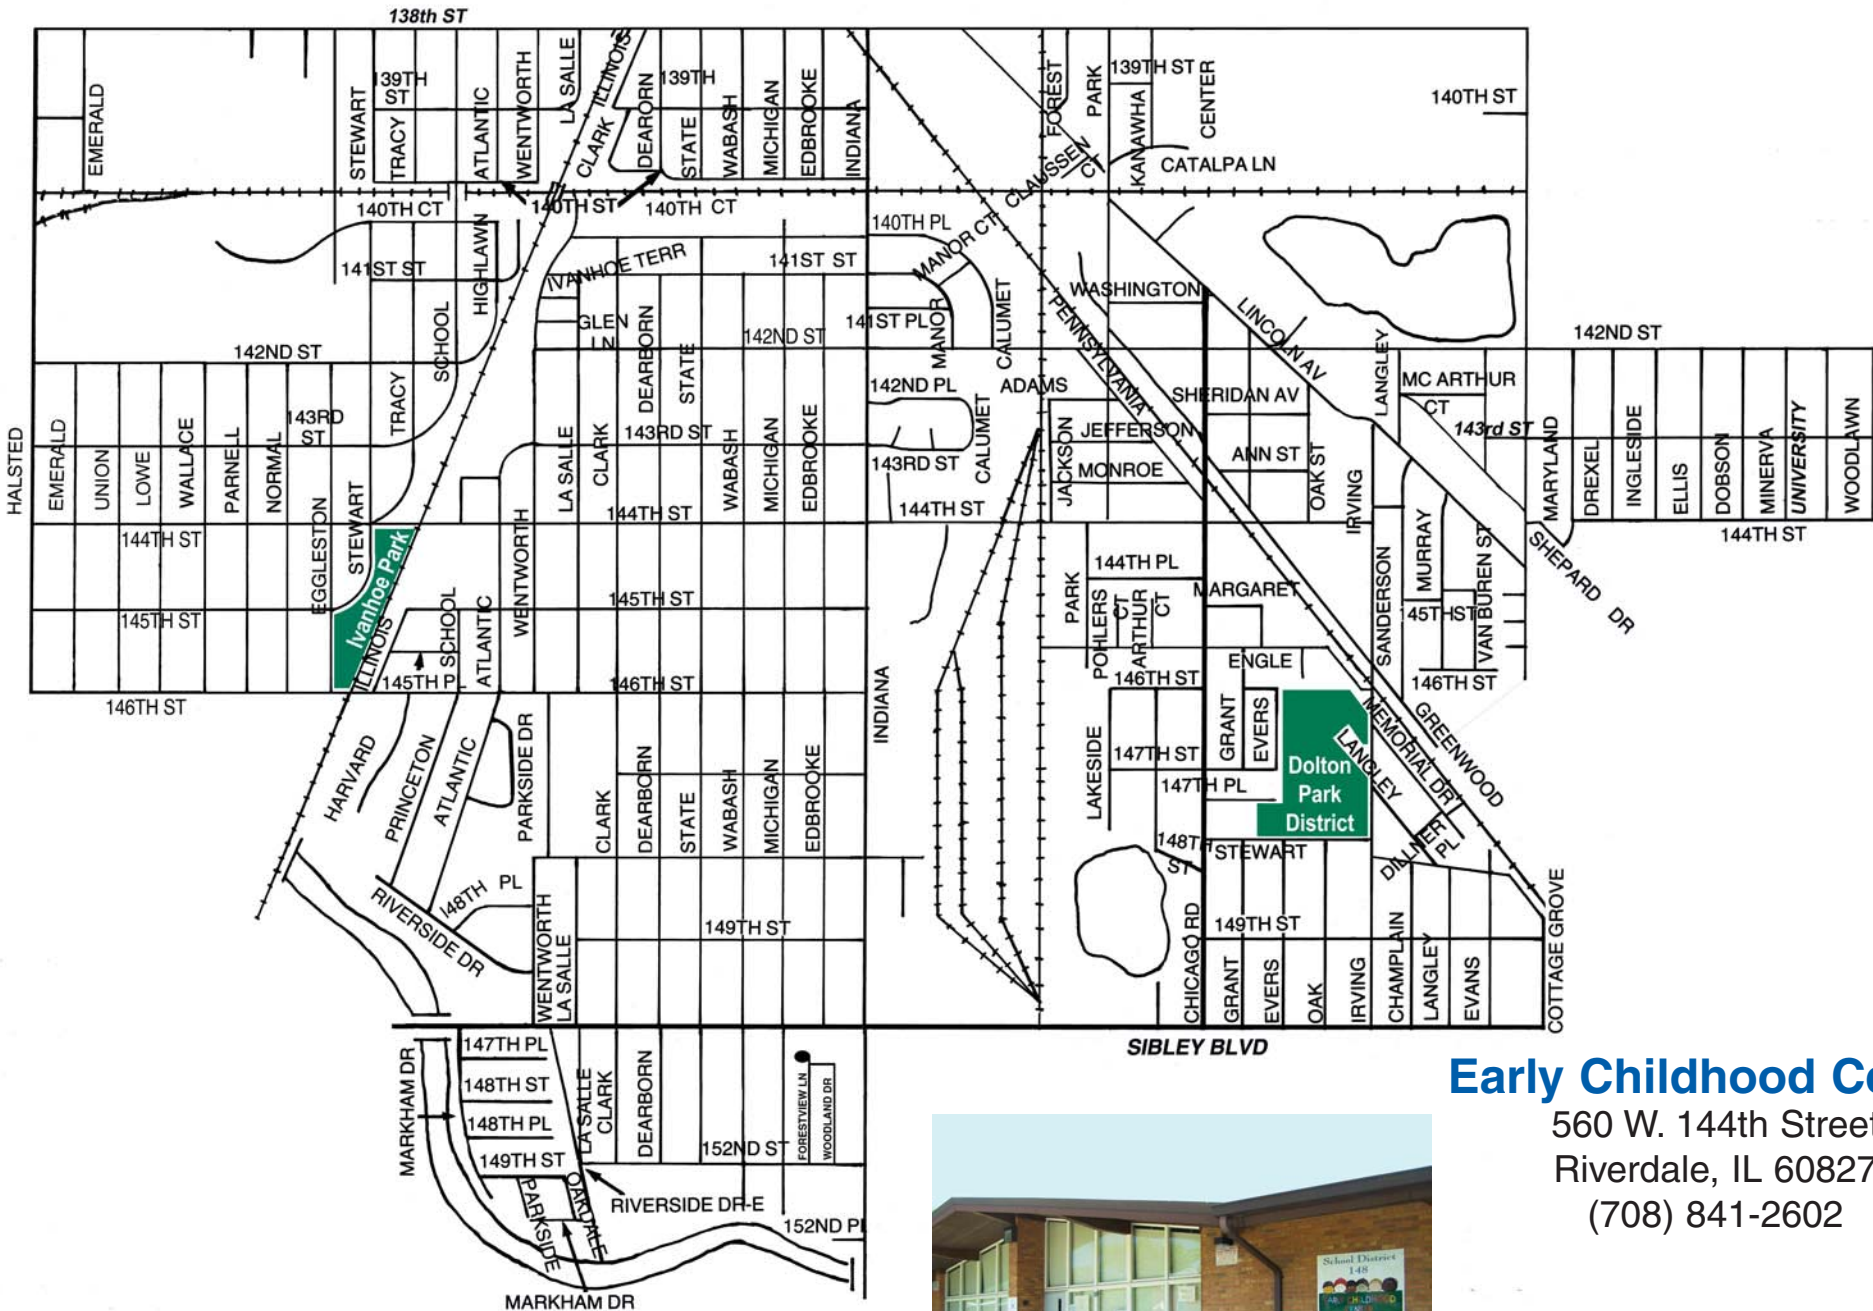

The School District 148 Early Childhood Center covers the entire district.

Early Childhood Center

560 W. 144th Street
 Riverdale, IL 60827
 (708) 841-2602

Our Mission is to challenge all students to reach their highest level of performance.